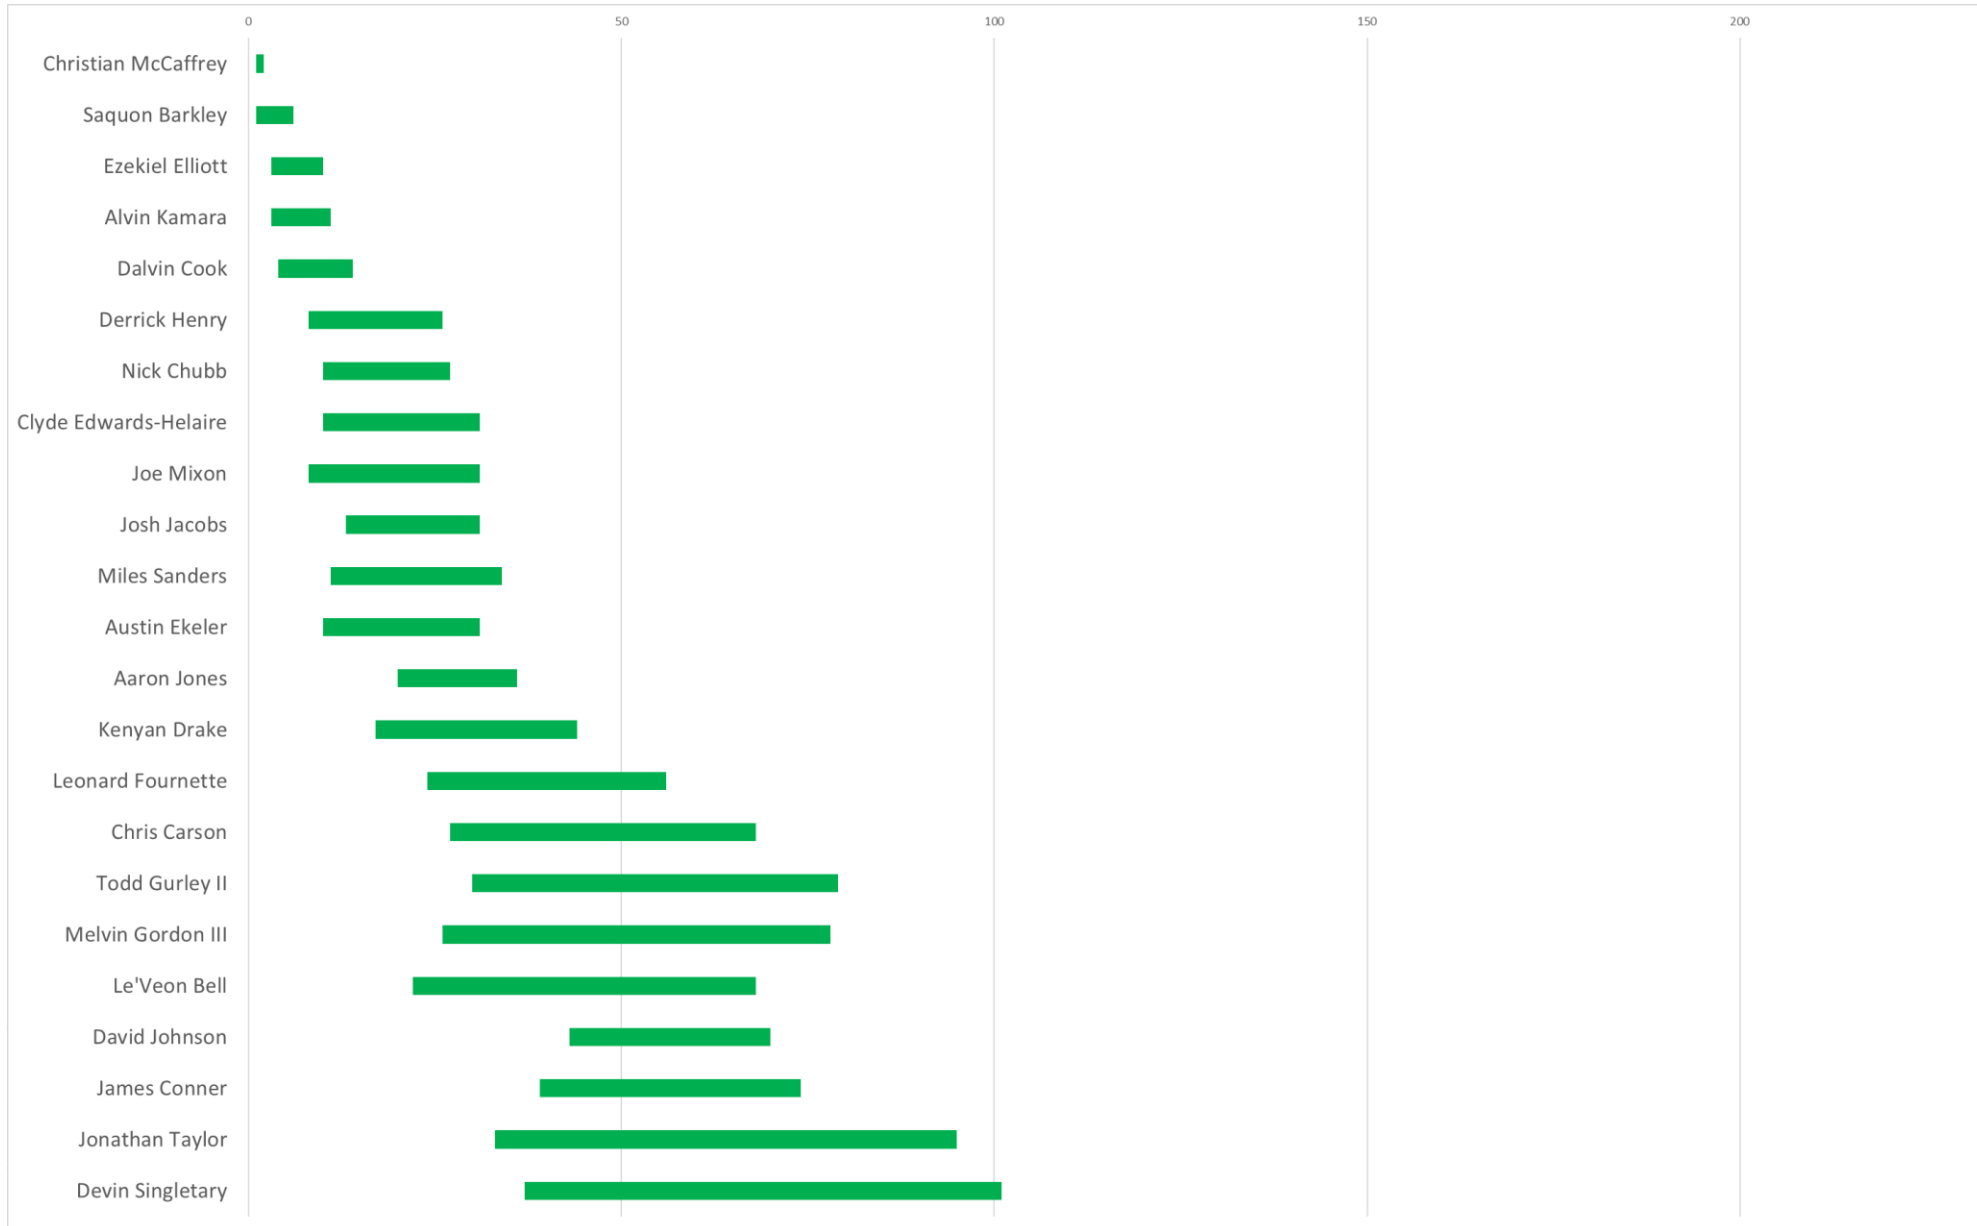

KING FANTASY SPORTS

UKFL ADP FROM FIRST 4 RDS

UKFL ADP QBs

UKFL ADP RBs

UKFL ADP WRs

UKFL ADP TEs