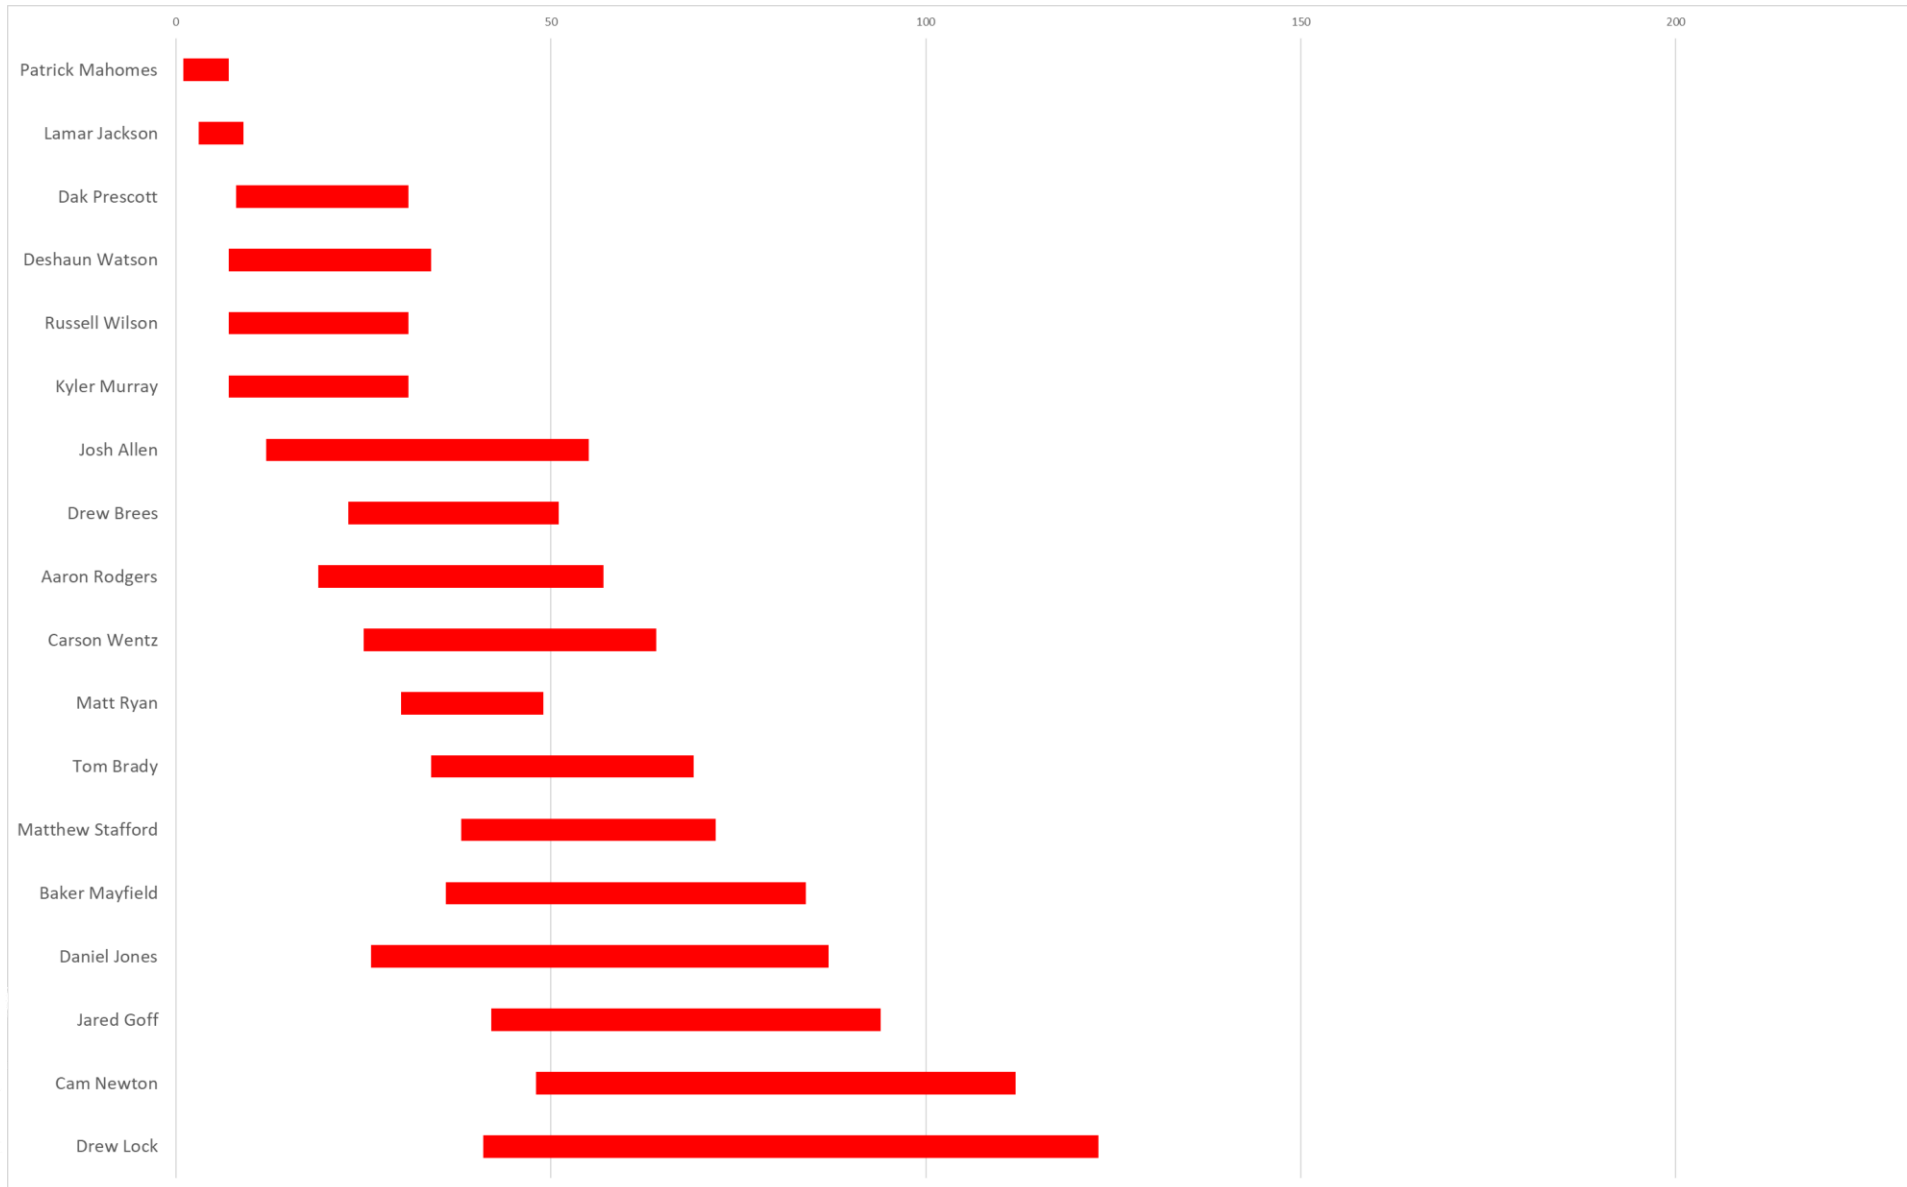

KING FANTASY SPORTS

UKFL ADP FROM FIRST 4 RDS

UKFL ADP QBs

UKFL ADP RBs

UKFL ADP WRs

UKFL ADP TEs