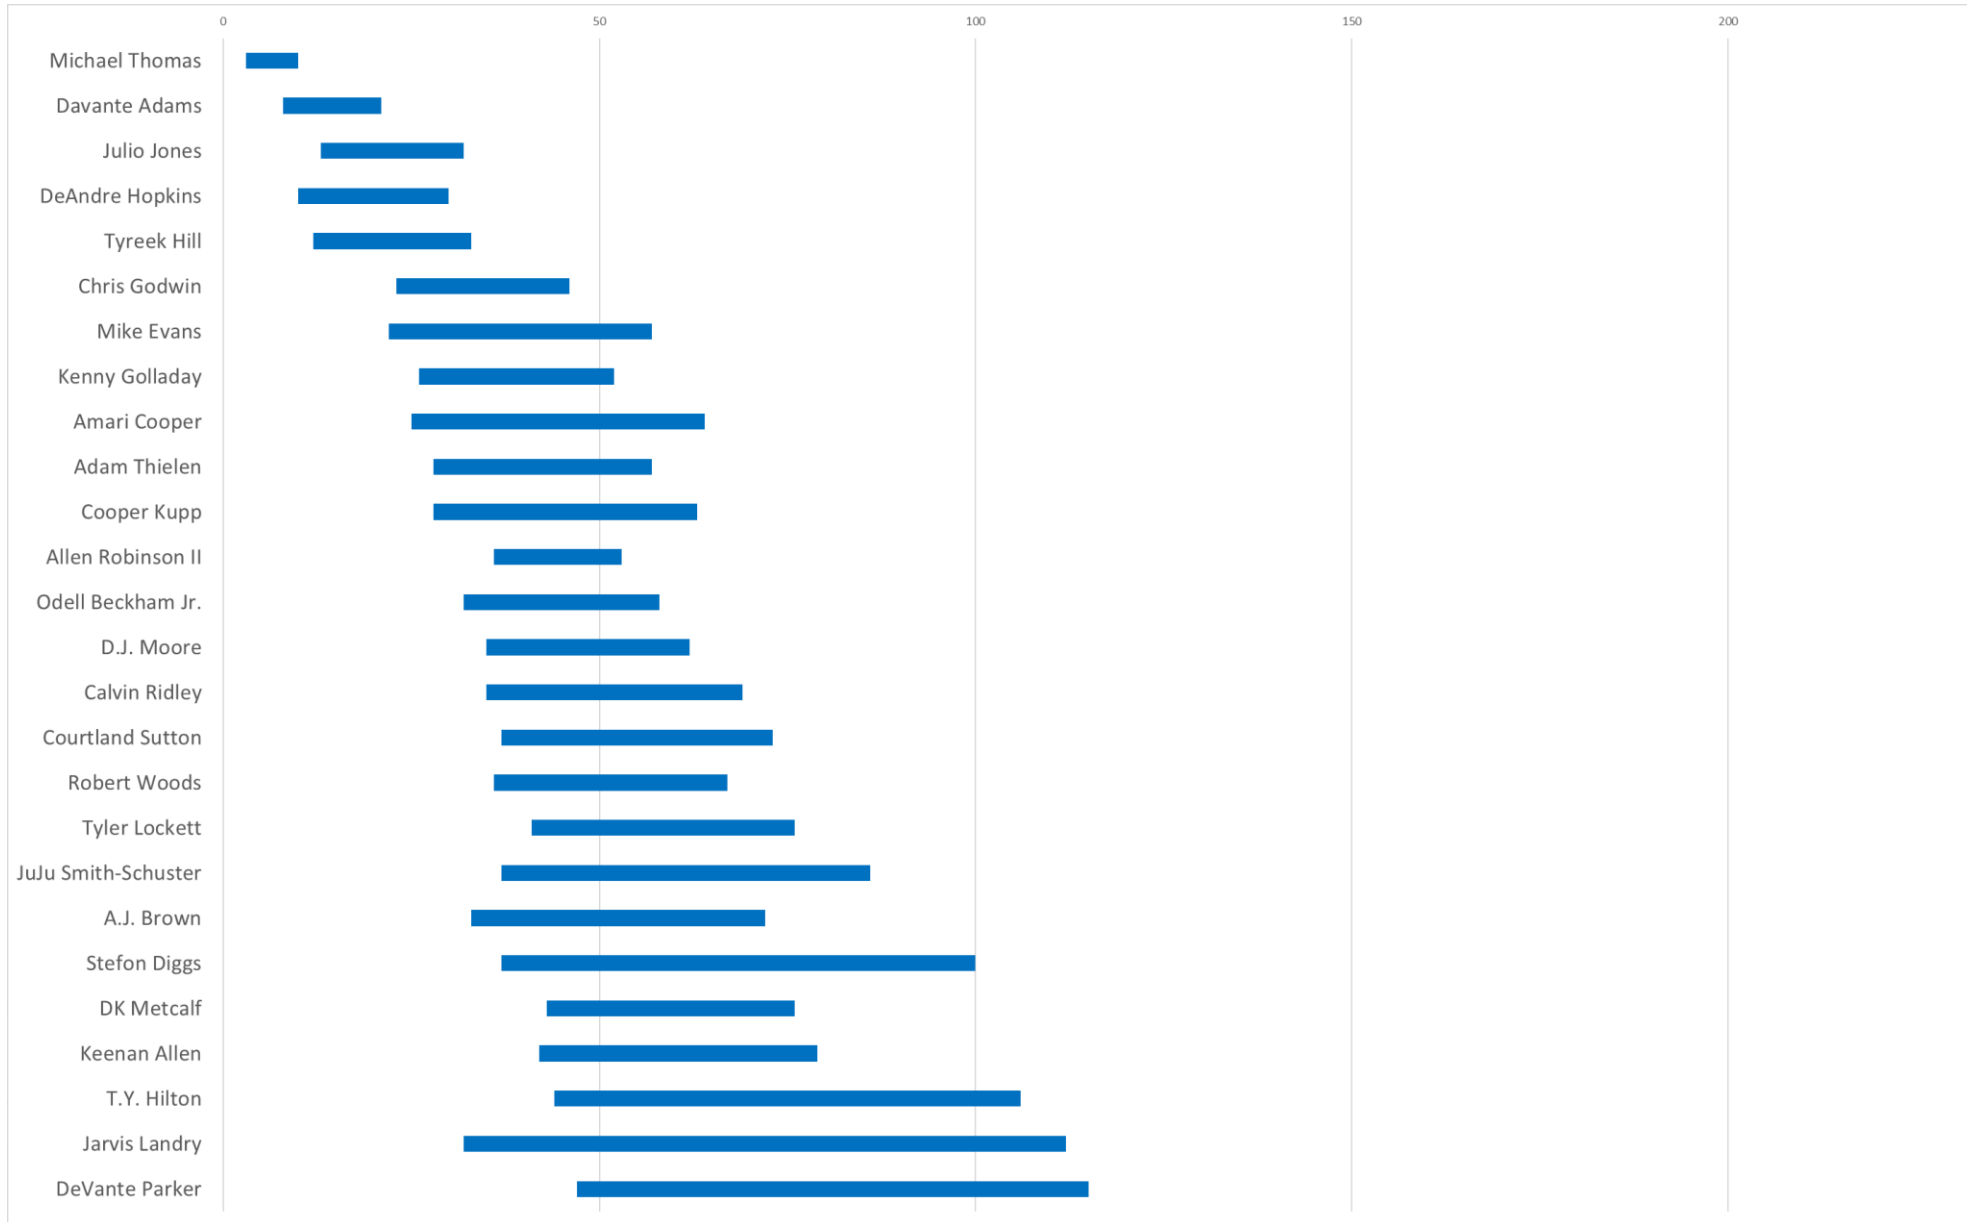

KING FANTASY SPORTS

UKFL ADP FROM FIRST 4 RDS

UKFL ADP QBs

UKFL ADP RBs

UKFL ADP WRs

UKFL ADP TEs